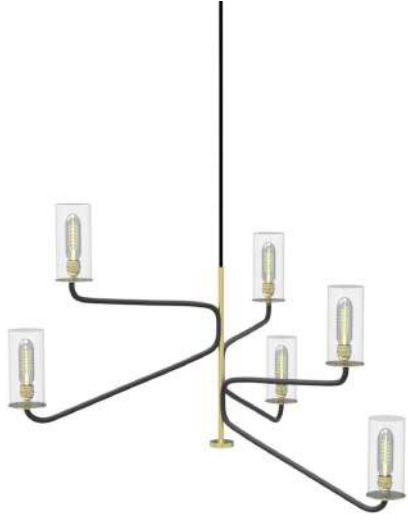

Yadigar

Muhammet Taşlı, 2017