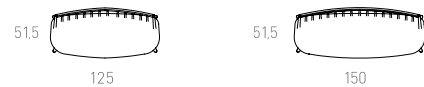

## Ölçüler Dimensions

- 40 x 42 x 85 cm
- 40 x 42 x 105 cm (Bar Taburesi Bar Stool)
- 125 x 51.5 x 75 cm (Bank Bench)
- 150 x 51.5 x 75 cm (Bank Bench)