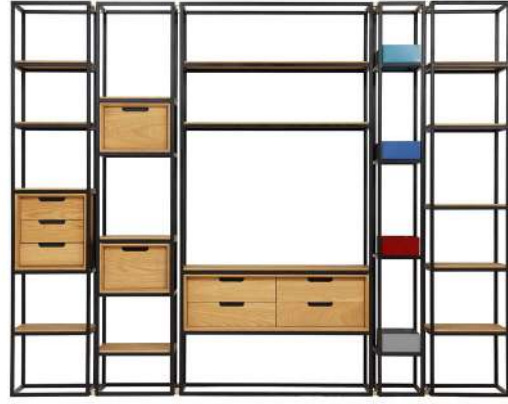

Münhasır

İdil Özbek, 2015

Ahşap Yüzeyler

Wooden Surfaces

Yağlı Meşe
Oiled Oak

Vernikli Meşe
Varnished Oak

Koyu Meşe
Dark Oak

Tütsülü Meşe
Smoked Oak

Renkli Meşe
Colored Oak

Metal İskelet

Metal Structure

Renkli Çelik
Colored Steel

Öçüler

Dimensions

(1)	45 x 35 x 220 cm	(1)	45 x 35 x 240 cm
(2)	45 x 35 x 220 cm	(2)	45 x 35 x 240 cm
(3)	109 x 35 x 220 cm	(3)	110 x 35 x 240 cm
(4)	25 x 35 x 220 cm	(4)	25 x 35 x 240 cm
(5)	45 x 35 x 220 cm	(5)	45 x 35 x 240 cm