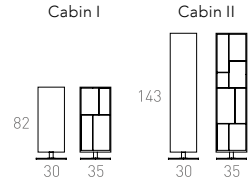

Cabin I-II

Paratoner, 2015

Ahşap Yüzeyler Wooden Surfaces

Yağlı Meşe
Oiled Oak

Vernikli Meşe
Varnished Oak

Koyu Meşe
Dark Oak

Tütsülü Meşe
Smoked Oak

Renkli Meşe
Colored Oak

Metal İskelet Metal Structure

Renkli Çelik
Colored Steel

Ölçüler Dimensions

- 35 x 30 x 82 cm (I)
- 35 x 30 x 143 cm (II)