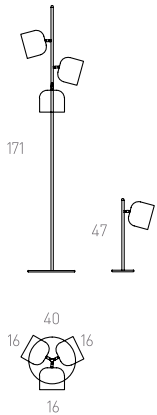

Kafa Aydınlatma
Kafa Lighting

Maile Kanepes
Maile Sofa

Tepsi Sehpa
Tepsi Coffee Table

Çelebi Evi
Çelebi House

HAMM PLUS İLE TASARLANDI
DESIGNED BY HAMM PLUS
hammplus