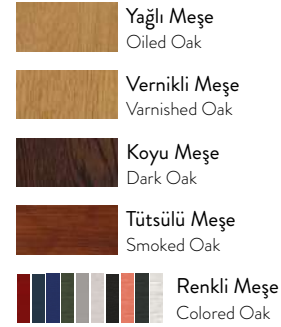

Ahşap Yüzeyler

Wooden Surfaces