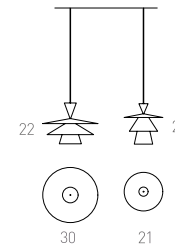

Katkak

Nursultan Barun, 2017

Metal Yüzeyler

Metal Surfaces

Ölçüler

Dimensions

- Ø 30 x 22 cm Sarkıt (Pendant Lamp)
- Ø 21 x 22 cm Sarkıt (Pendant Lamp)