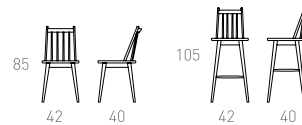

## Ölçüler Dimensions

- 40 x 42 x 85 cm
- 40 x 42 x 105 cm (Bar Taburesi Bar Stool)
- 125 x 51.5 x 75 cm (Bank Bench)
- 150 x 51.5 x 75 cm (Bank Bench)