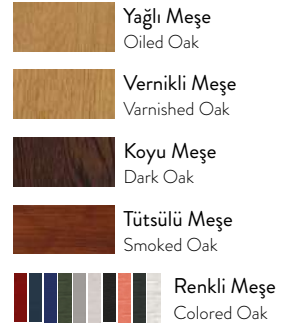

Gönye

Can Sürgit, 2018

Ahşap Yüzeyler

Wooden Surfaces