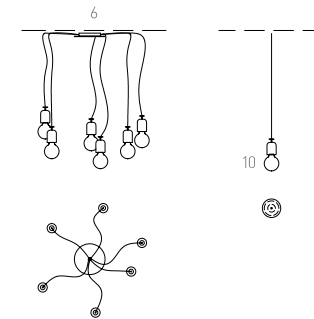

Metal Yüzeyler

Metal Surfaces

Ölçüler

Dimensions

- Ø 6 x 10 cm Sarkıt (Pendant Lamp)