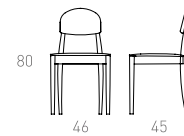

Ölçüler

Dimensions

- 45 x 46 x 80 cm

Plus Kitchen
Plus Kitchen Cafe

DESIGNED BY HAMM PLUS
HAMM PLUS İLE TASARLANDI
hammplus