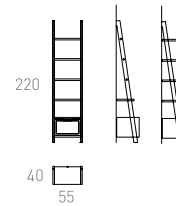

## Ölçüler Dimensions

- 55 x 40 x 220 cm (Modüle Rafly veya Askılıklı  
with Modular Shelves and Coat Hanger)

**Temizer Evi**  
Temizer House

HAMMPLUS İLE TASARLANDI  
DESIGNED BY HAMMPLUS  
**hammplus**