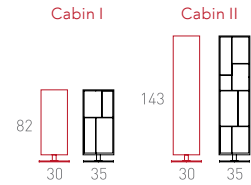

Paratoner, 2015

Ahşap Yüzeyler Wooden Surfaces

Meşe, vernik
Oak, varnish

Meşe, boya
Oak, paint

Metal İskelet Metal Structure

Çelik, boya
Steel, paint

Ölçüler Dimensions

- 35 x 30 x 82 cm (I)
- 35 x 30 x 143 cm (II)