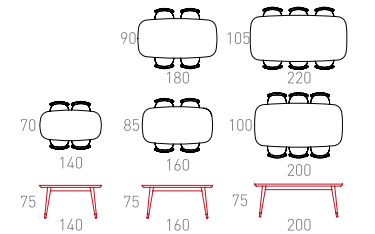

Pirinç, eskitme
Metal Accessories

Ölçüler

Dimensions

- Ø 110 x 75 cm
- 110 x 160 x 75 cm (açık/expanded)

Plus

Muhammet Taşlı, 2013

Ahşap Yüzeyley

Wooden Surfaces

Meşe, yağlı
Oak, oil

Meşe, boya
Oak, paint

Metal Aksesuarlar

Metal Accessories

Pirinç
Brass

Ölçüler

Dimensions

- 140 x 70 x 75 cm
- 160 x 85 x 75 cm
- 180 x 90 x 75 cm
- 200 x 100 x 75 cm
- 220 x 105 x 75 cm