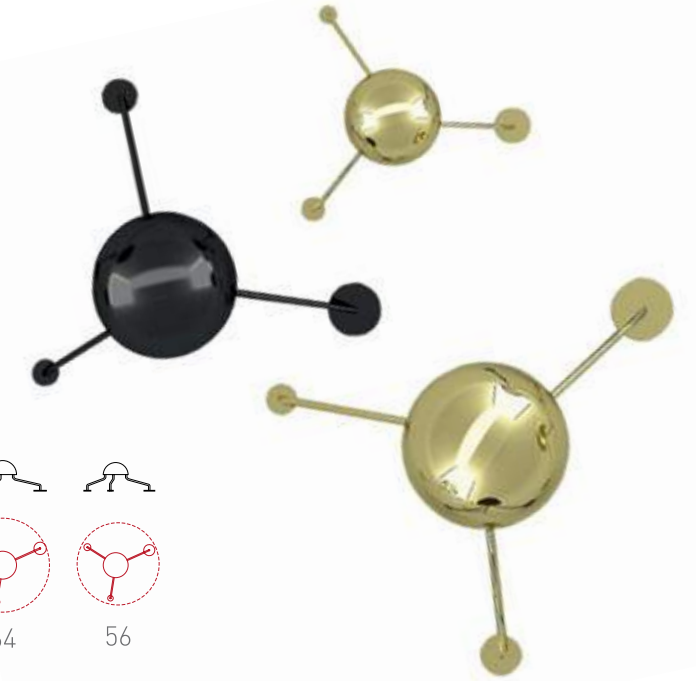

Benek

Muhammet Taşlı, 2012

Metal Yüzeyler

Metal Surfaces

 Piring, parlak
Brass, polished

 Bakır, parlak
Copper, polished

 Çelik, boya
Steel, paint

Ölçüler

Dimensions

- Ø 17 x 10.5 cm Aplik (Sconce Lamp)
- Ø 19 x 16 cm Aplik (Sconce Lamp)
- Ø 22.5 x 18 cm Aplik (Sconce Lamp)

22.5

70

64

56

Nişan

Mehmet Göçmen, 2015

Metal Yüzeyler

Metal Surfaces

 Piring, parlak
Brass, polished

 Bakır, parlak
Copper, polished

Ölçüler

Dimensions

- Ø 25 x 5.5 cm Aplik (Sconce Lamp)
- Ø 30 x 5.5 cm Aplik (Sconce Lamp)
- Ø 35 x 5.5 cm Aplik (Sconce Lamp)