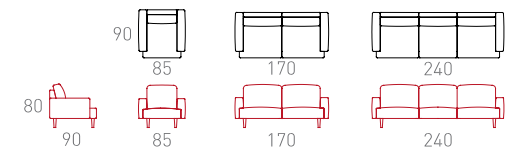

Ölçüler

Dimensions

- 85 x 85 x 80 cm
- 170 x 85 x 80 cm
- 230 x 85 x 80 cm