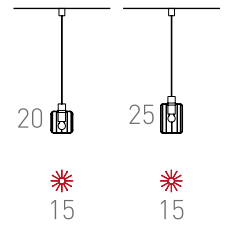

Metal Yüzeyler

Metal Surfaces

 Piring, parlak
Brass, polished

 Bakır, parlak
Copper, polished

 Çelik, boya
Steel, paint

Ölçüler

Dimensions

- Ø 15 x 15 cm Sarkit (Pendant Lamp)
- Ø 15 x 20 cm Sarkit (Pendant Lamp)
- Ø 15 x 15 cm Aplik (Sconce Lamp)
- Ø 15 x 20 cm Aplik (Sconce Lamp)

Yakarış

Muhammet Taşlı, 2015

Metal İskelet

Metal Surfaces

 Piring, parlak
Brass, polished

 Çelik, boya
Steel, paint

Ölçüler

Dimensions