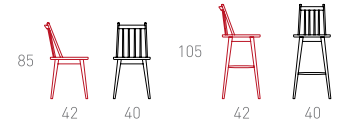

Wooden Surfaces

Meşe, yağlı
Oak, oil

Meşe, boya
Oak, paint

Ölçüler

Dimensions

- 40 x 42 x 70 cm
- 40 x 42 x 105 cm

Cozy

Muhammet Taşlı, 2014