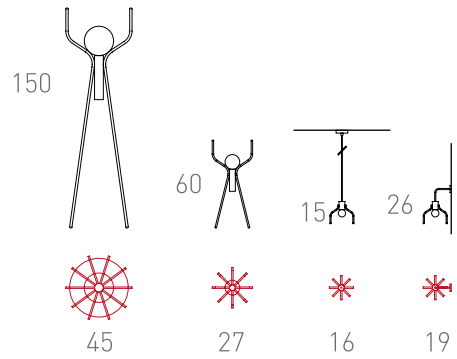

Ölçüler

Dimensions

- Ø 16 x 26 cm Aplik (Sconce Lamp)
- Ø 16 x 15 cm Sarkit (Pendant Lamp)
- Ø 27 x 60 cm Abajur (Side Lamp)
- Ø 45 x 150 cm Lambader (Floor Lamp)