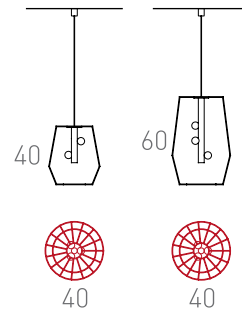

Aydınlatmalar
Lighting

Osman

Muhammet Taşlı, 2014

Ölçüler

Dimensions

- Ø 40 x 40 cm Sarkit
- Ø 40 x 60 cm Sarkit

Metal Yüzeyler

Metal Surfaces

 Piring, parlak
Brass, polished

 Bakır, parlak
Copper, polished

 Çelik, boya
Steel, paint

Ölçüler

Dimensions

- Ø 40 x 40 cm Sarkit (Pendant Lamp)
- Ø 40 x 60 cm Sarkit (Pendant Lamp)

Kafes

Muhammet Taşlı, 2014