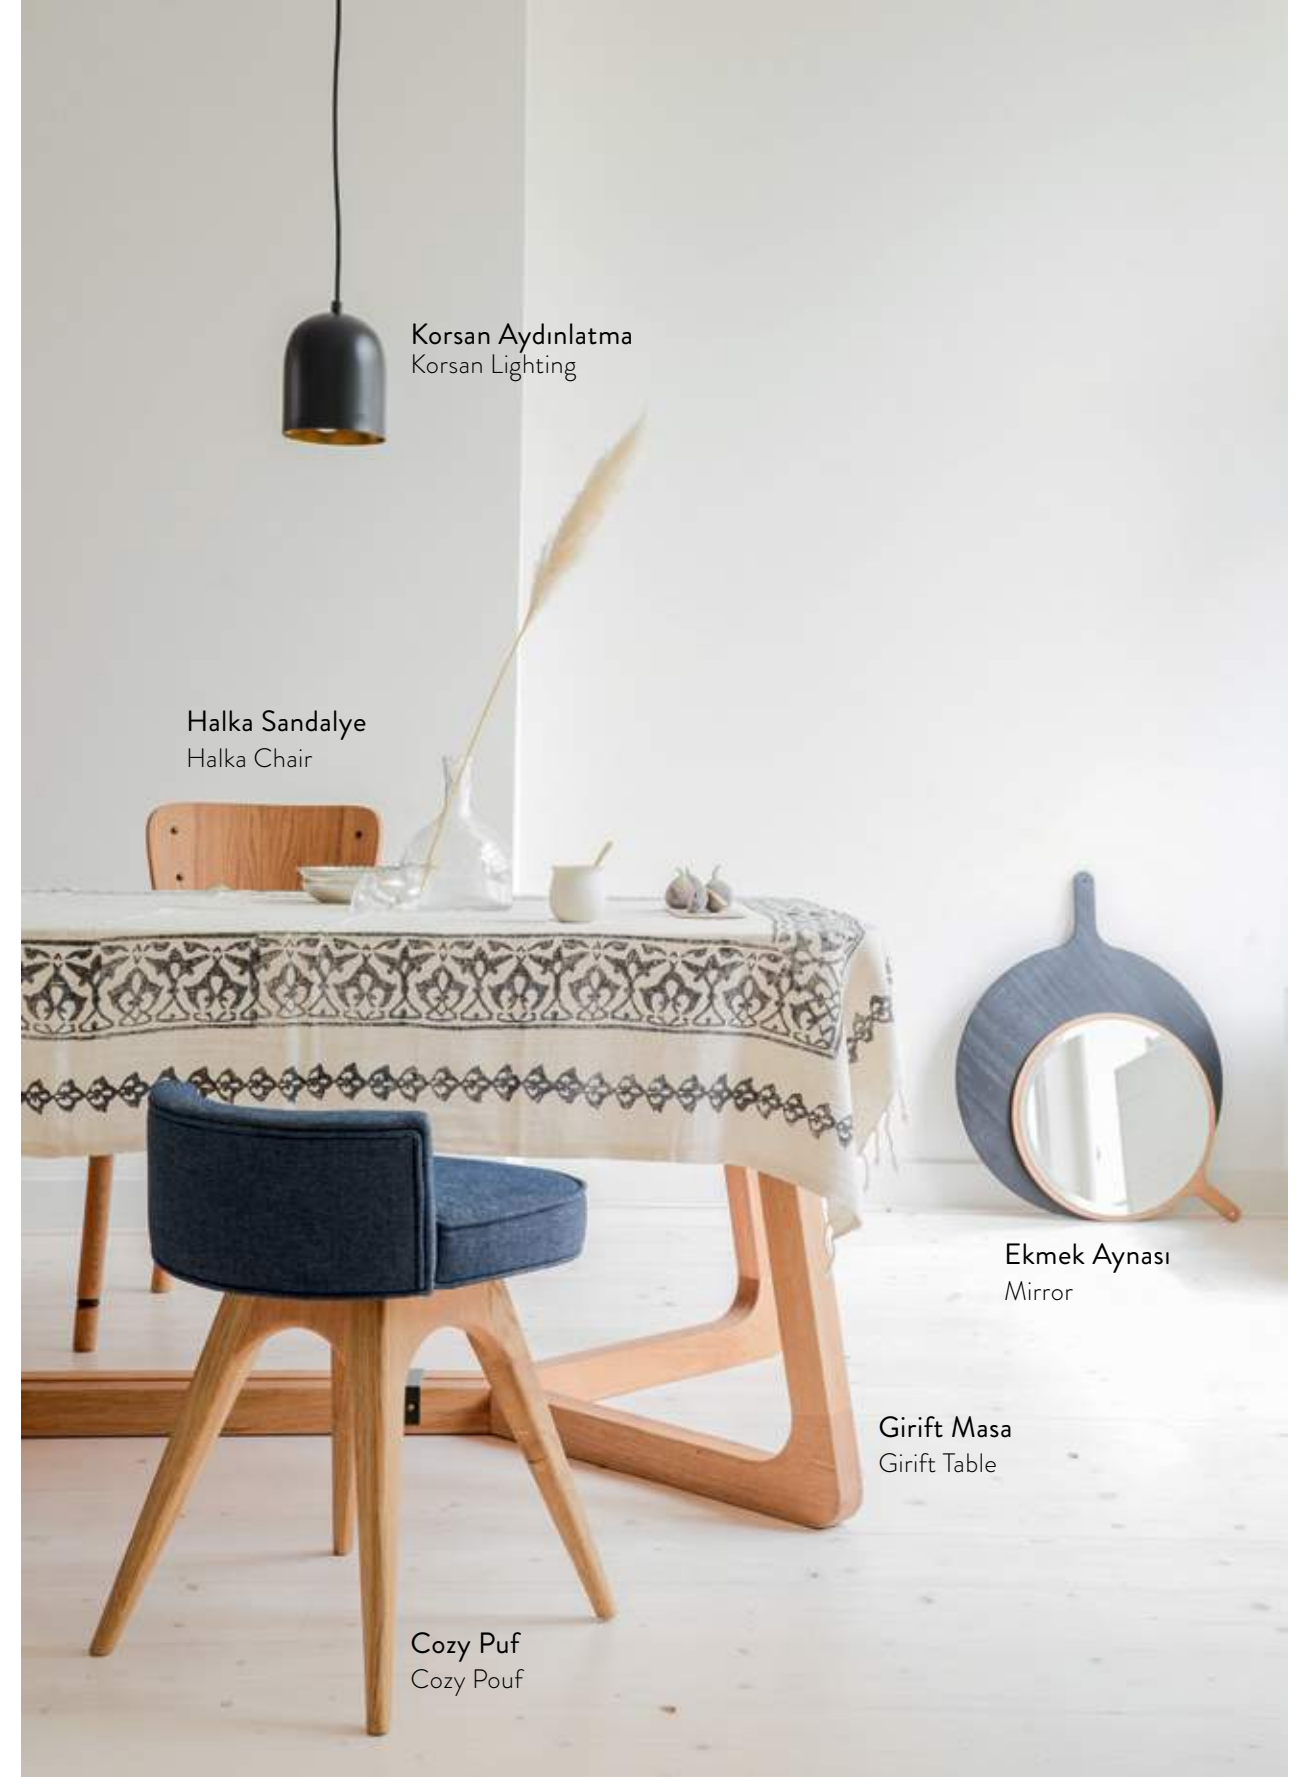

Wooden Surfaces

Meşe, yağlı
Oak, oil

Meşe, boya
Oak, paint

Ölçüler

Dimensions

- 40 x 42 x 70 cm
- 40 x 42 x 105 cm

Cozy

Muhammet Taşlı, 2014

Ahşap Yüzeyle

Wooden Surfaces

Döşeme

Upholstery

Ölçüler

Dimensions

- 45 x 45 x 90 cm
- 45 x 45 x 60 cm

Korsan Aydınlatma
Korsan Lighting