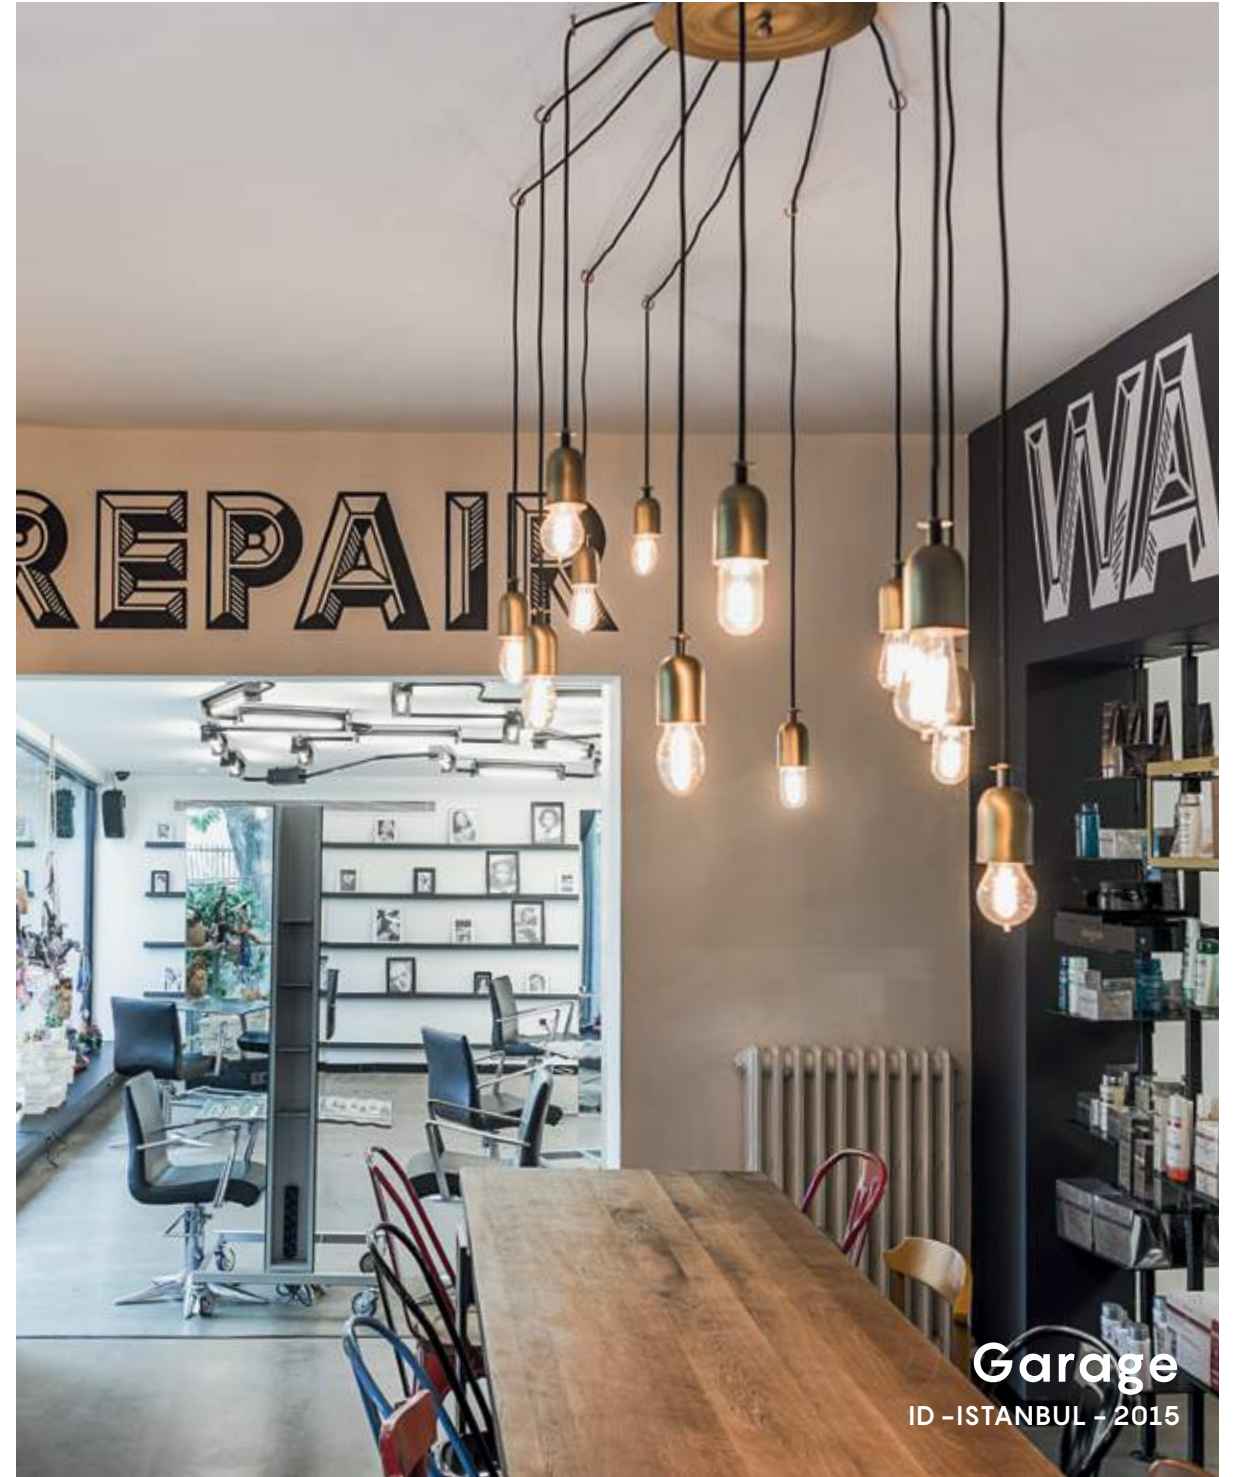

Muhammet Taşlı, 2014

Metal Yüzeyler

Metal Surfaces

Pirinç, parlak
Brass, polished

Bakır, parlak
Copper, polished

Ölçüler

Dimensions

- Ø 15 x 40 cm Sarkit (Pendant Lamp)