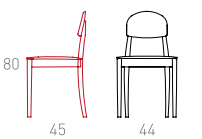

Ölçüler

Dimensions

• 45 x 48 x 80 cm