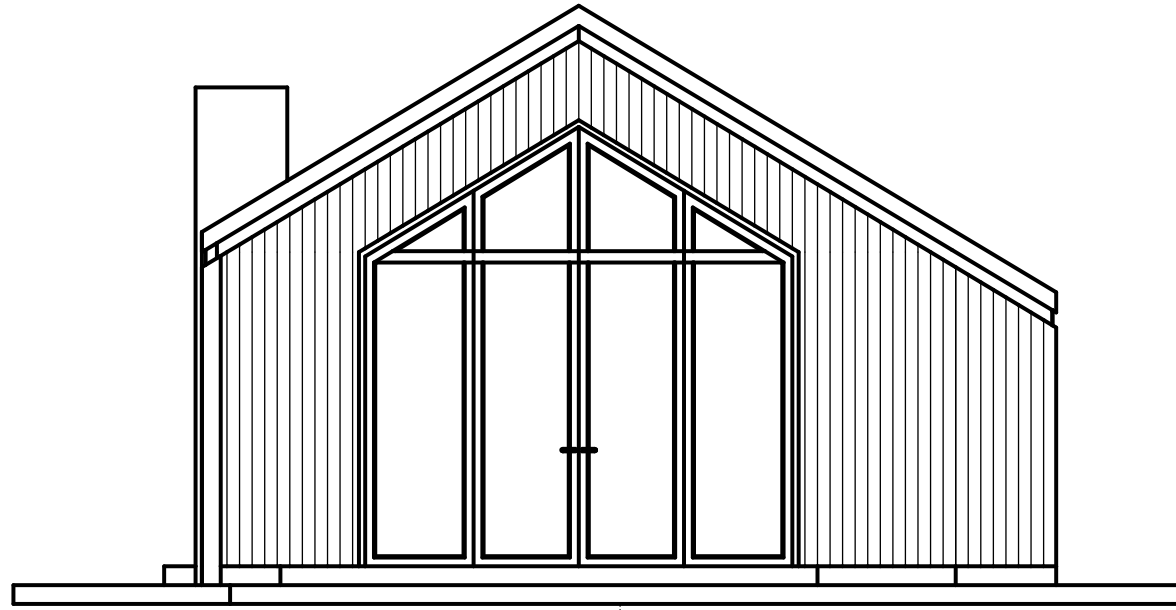

Hamm evi temel olarak hızlı üretimi düşük maliyet ve kalite ortamında birleştirilerek tüketiciye farklı bir "mimari" sunmayı amaçlıyor. Konutu daha erişilebilir hale getirmek, daha geniş bir kitleyle ürünü buluşturmak ve farklı mekansal isteklere yanıt verebilmek için proje birçok farklı plan tipolojisi üzerinden yürütülmekte.

The Hamm House simply aims at providing the customer with a different kind of 'architecture' by merging quick production technologies and low-cost facilities with high quality materials and spaces. As a project 'The Hamm House' offers diverse ground plan typologies. Consequently, the project can be easily adapted to distinct spacial conditions. Thanks to this the 'Hamm House' is made accessible to a wider the range of audience.

16m² / 1+0

30m² / 1+1

30m² / 1+1

32m² / 1+1

50m² / 2+1

55m² / 2+1